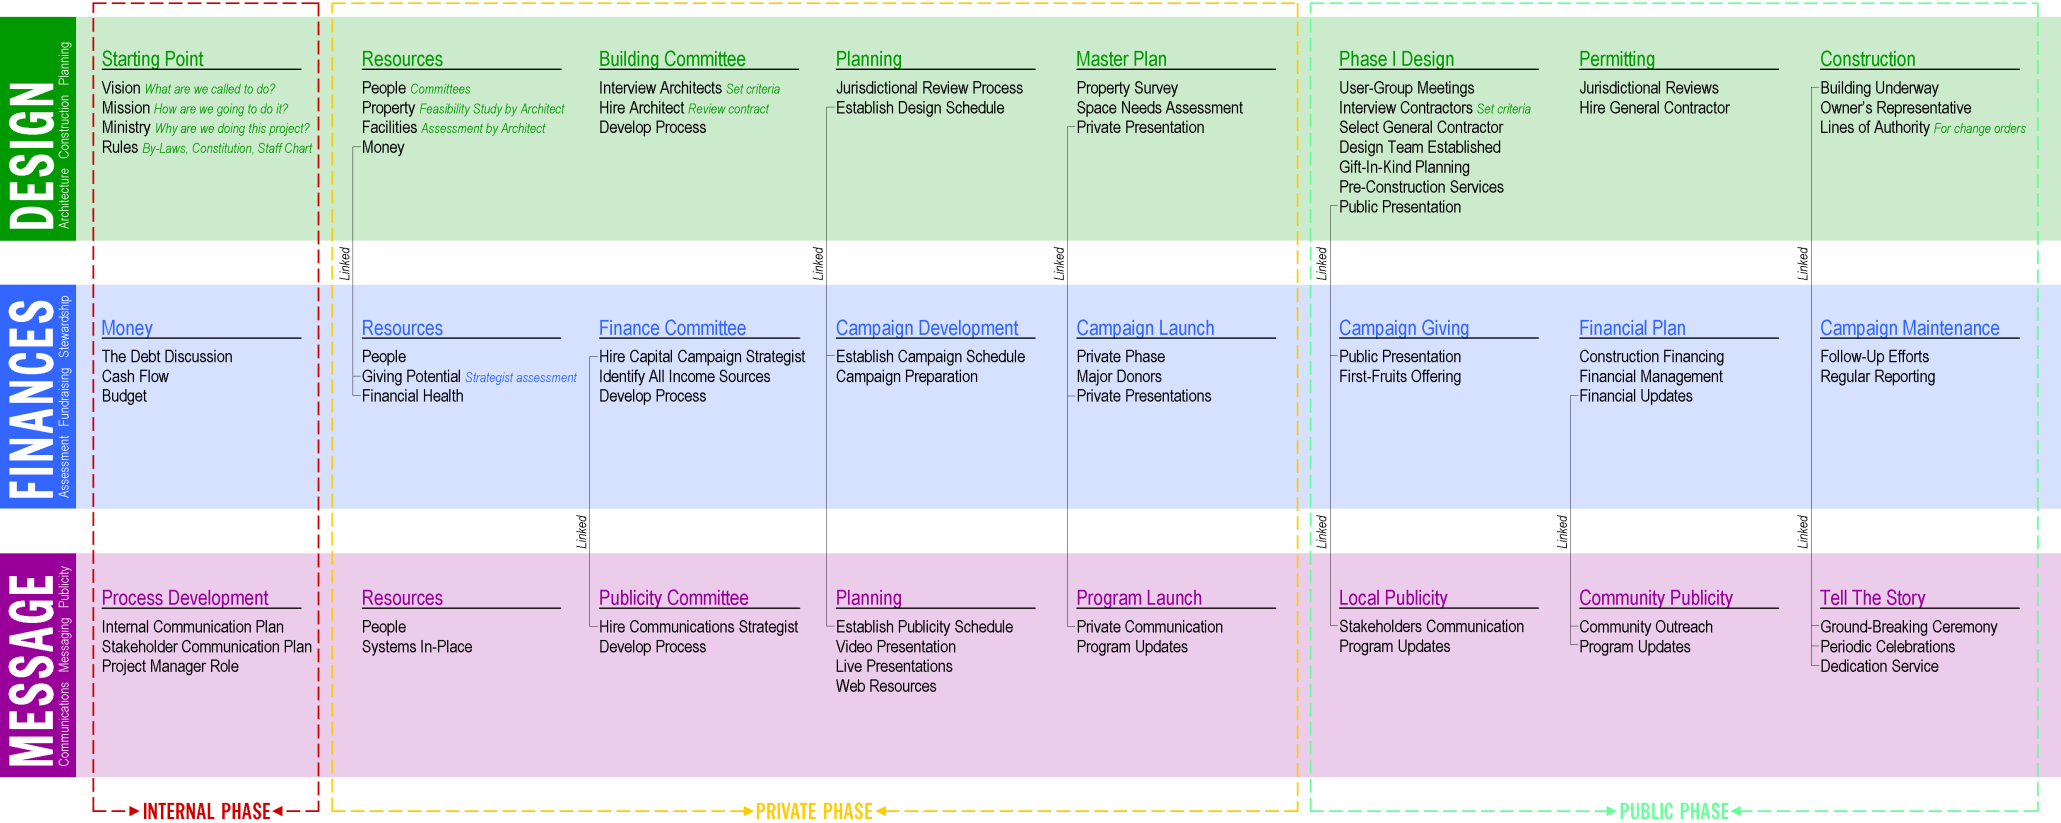

# The Integrated Process Model

An illustration of a model process that churches and faith-based organizations can follow for the design, funding, and construction of capital projects.

Produced By: